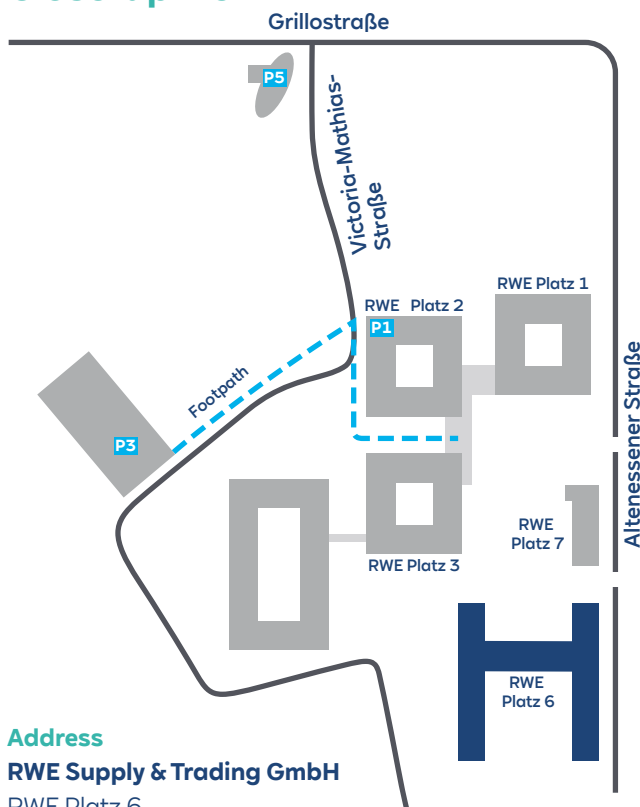

Close-up view

Address

RWE Supply & Trading GmbH

RWE Platz 6

45141 Essen

T +49 201 5179-0