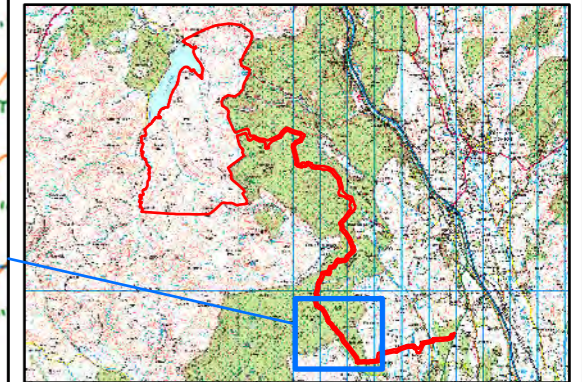

Project:
**Daer Wind Farm,
 South Lanarkshire/
 Dumfries & Galloway**

Title:
**Figure 12.2.1
 Advanced Felling Plan**

Key
█ Site Boundary
█ Advanced Felling - National Forest Estate
█ Advanced Felling - Private Land

Contains Ordnance Survey data © Crown Copyright and database right 2020.

Scale @ A3: 1:10,000
 Coordinate System:
 0 0.1 0.3 0.5 km

Date: 15-02-21 Prepared by: JA Checked by: AA

Ref: 1245419 Layout: 070720_17t_A