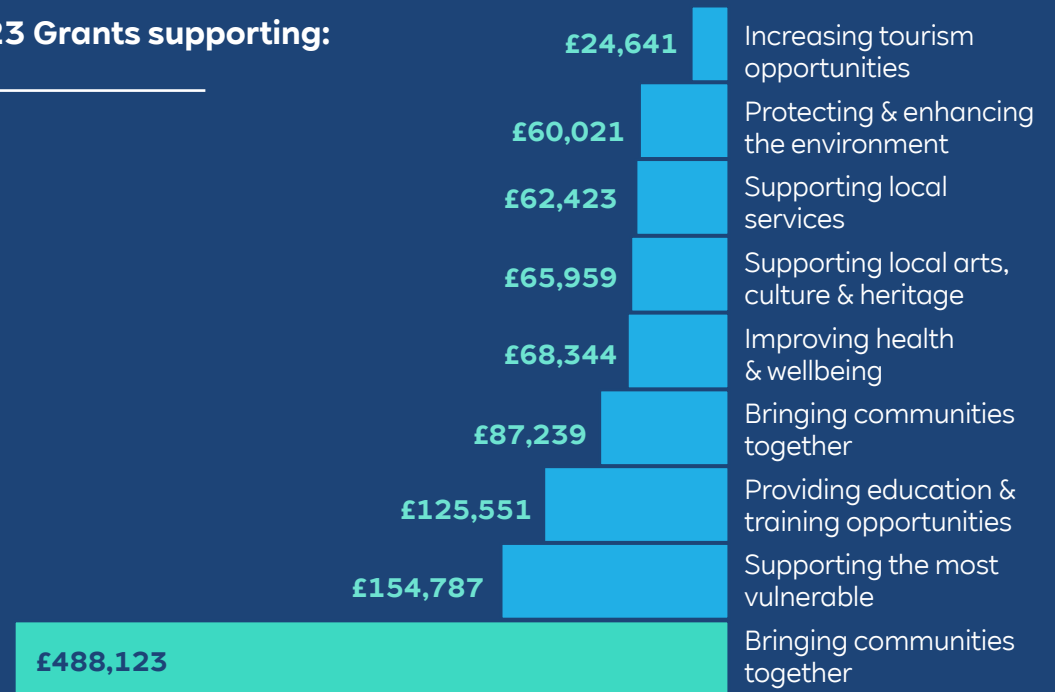

UK Wind Farm Community Funds

April 2023 – June 2023

To date UK onshore and offshore wind farm projects operated by RWE across the UK have invested more than

£34 million+

What our UK wind farm community funds have done so far in 2023

151

Total number of grants

£1.1 million

Contributed to community funds

£86

Smallest grant

£80,000

Largest grant

Find out more: www.rwe.com/in-your-community

2023 Grants supporting:

So far in 2023 these funds have helped to create

Case Study

Brighton Bike Hub

Brighton Bike Hub is a volunteer-run project based in the heart of Brighton.

Working towards making the streets of Brighton a safer, cleaner and healthier place to travel around and live in by reducing waste and cutting carbon emissions. The project also saves many local people money by helping them access vital services by promoting and providing a much cheaper way to travel.