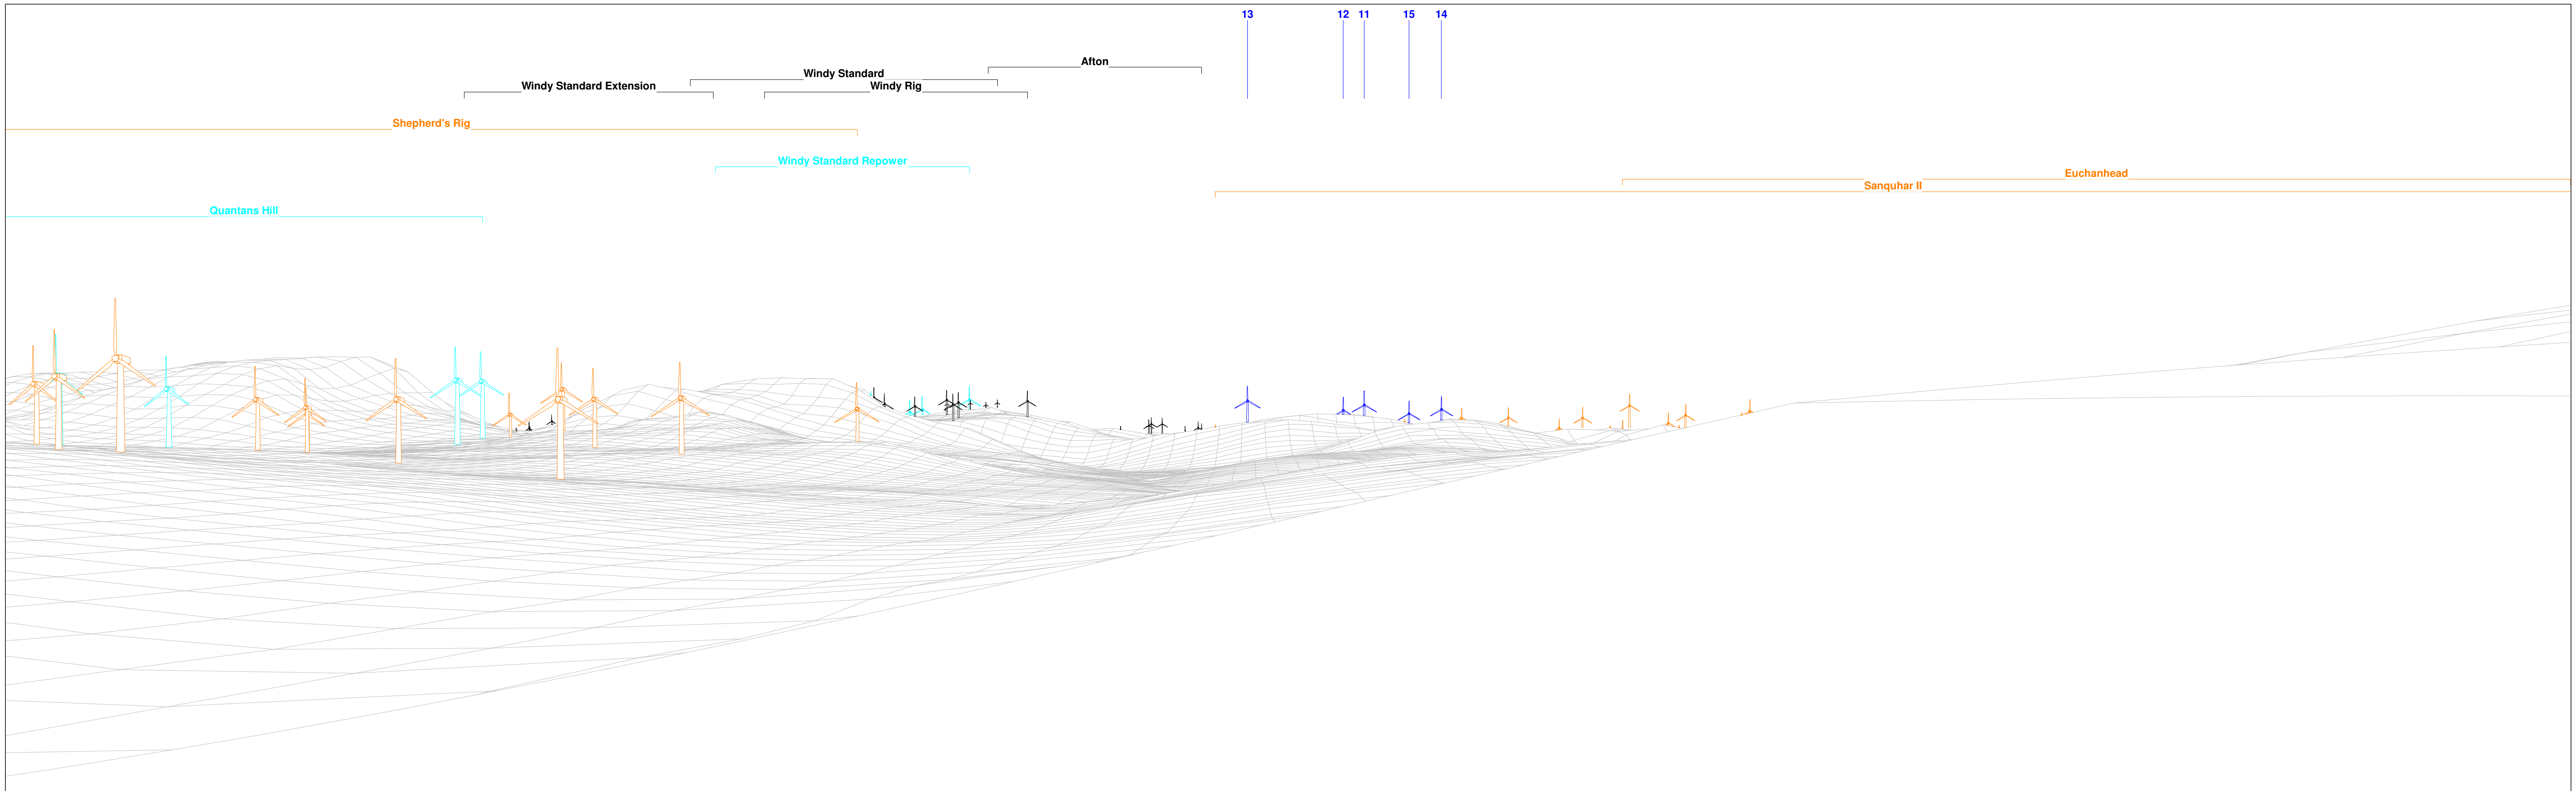

H:\Data\Projects\32964 - 36 SUB Long FEI\VA\DD40\Drawings\2022 536 Cultural Heritage\Figure 10.3 32964-WOOD-XX-XX-FE-04-003_S0_P01.indd Originator: wilcd3

Wireline drawing

Wind Farm Key: ✈ Lorg Wind Farm ✈ Existing ✈ Consented ✈ Application ✈ Scoping

OS reference: E263 690, N592 071
 Eye level: 220.5m AOD
 Direction of view: 1°
 Nearest turbine: 8,213m

Horizontal field of view: 90° (cylindrical projection)
 Principal distance: 522mm
 Paper size: 841mm x 297mm (half A1)
 Correct printed image size: 820 x 260mm

Lorg Wind Farm
 EIA Report

Figure 10.3
Wireframe visualisation:
View from Stroanfreggan Craig Fort
(SM1095)