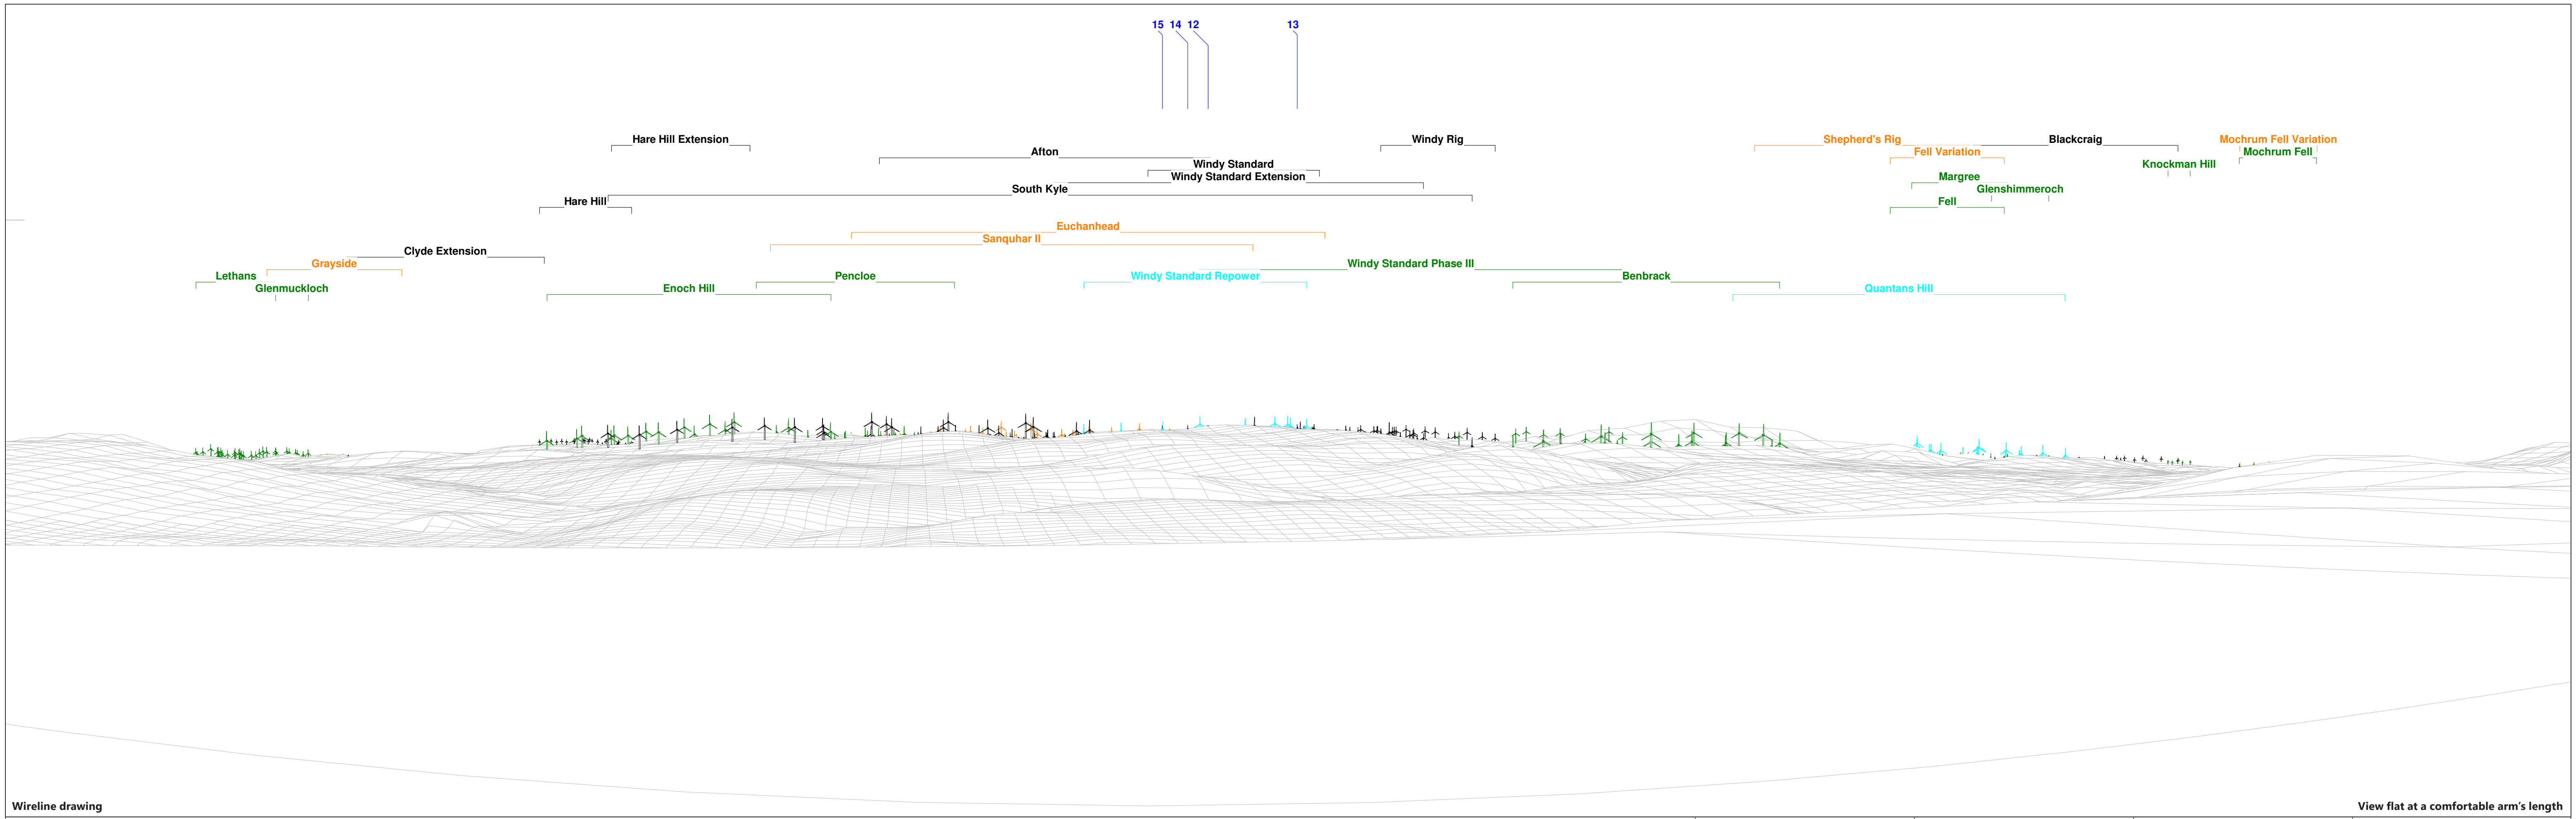

H:\Data\Projects\3296+- 3p SUB Lorg FEL\VA\DD40\Drawings\2022 3p Cultural Heritage\Figure 10.8 32964-WOOD-XX-XX-FG-OH-0006_S01_1.indd Originator: wils03

Wireline drawing **View flat at a comfortable arm's length**

Wind Farm Key: ✦ Lorg Wind Farm ✦ Existing ✦ Consented ✦ Application ✦ Scoping

OS reference:	E244 543, N605 578	Horizontal field of view:	90° (cylindrical projection)
Eye level:	363.5m AOD	Principal distance:	522mm
Direction of view:	103°	Paper size:	841mm x 297mm (half A1)
Nearest turbine:	19.658m	Correct printed image size:	820 x 260mm

Client: Lorg Wind Farm EIA Report

Figure 10.8
Wireframe visualisation:
View from Northwestern Craigengillan GDL

October 2022