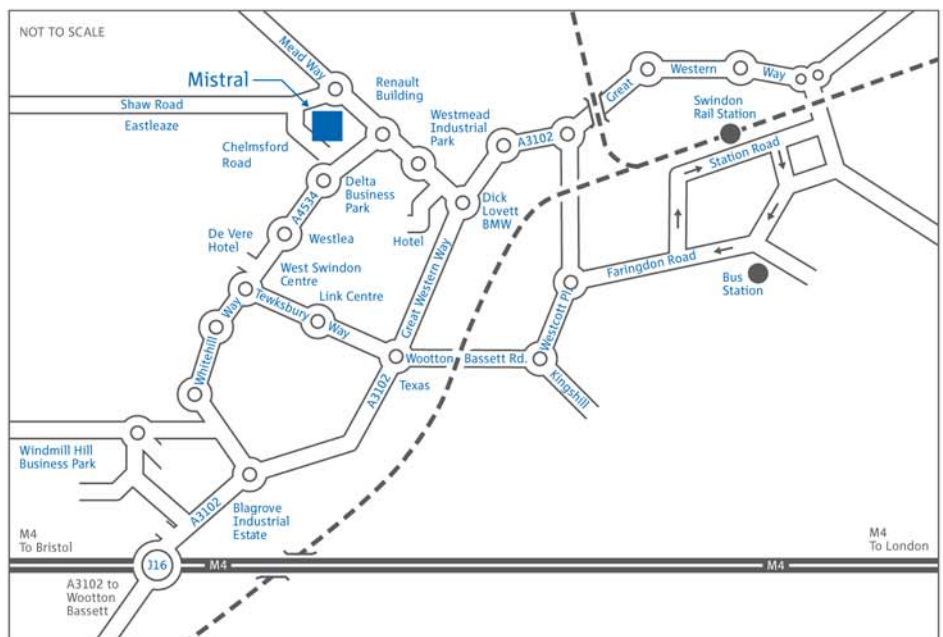

Directions to RWE IT UK

From the North

Use the A419, exiting at the Cricklade turnoff (B4040) entering Cricklade itself. Turn left at the mini roundabout (Cricklade High Street) following the B4553 towards Purton and then over the next mini-roundabout signed towards West Swindon. After approx 5 miles go past the Forresters public house and follow the road round to the left. At the second roundabout turn right onto Mead Way (B4534). Go straight over the next 3 roundabouts and turn right at the fourth (by the Total garage) onto Shaw road. Turn left into Chelmsford Road.

From the South, East or West

Use the M4, exiting at junction 16 for Swindon. Take the A3102 towards Swindon and at the first roundabout turn left into Whitehill Way (A4534). Proceed along Whitehill Way over the next five roundabouts. Then at the next roundabout turn left onto Mead Way (B4534). At the next roundabout turn left onto Shaw road, then left onto Chelmsford Road.

Access to Mistral building is off Chelmsford Road.

RWE IT UK Ltd

Mistral
Westlea Campus
Chelmsford Road
Swindon
Wiltshire SN5 7EZ

T +44 (0)1793 877777
F +44 (0)1793 896161
I www.rweituk.com