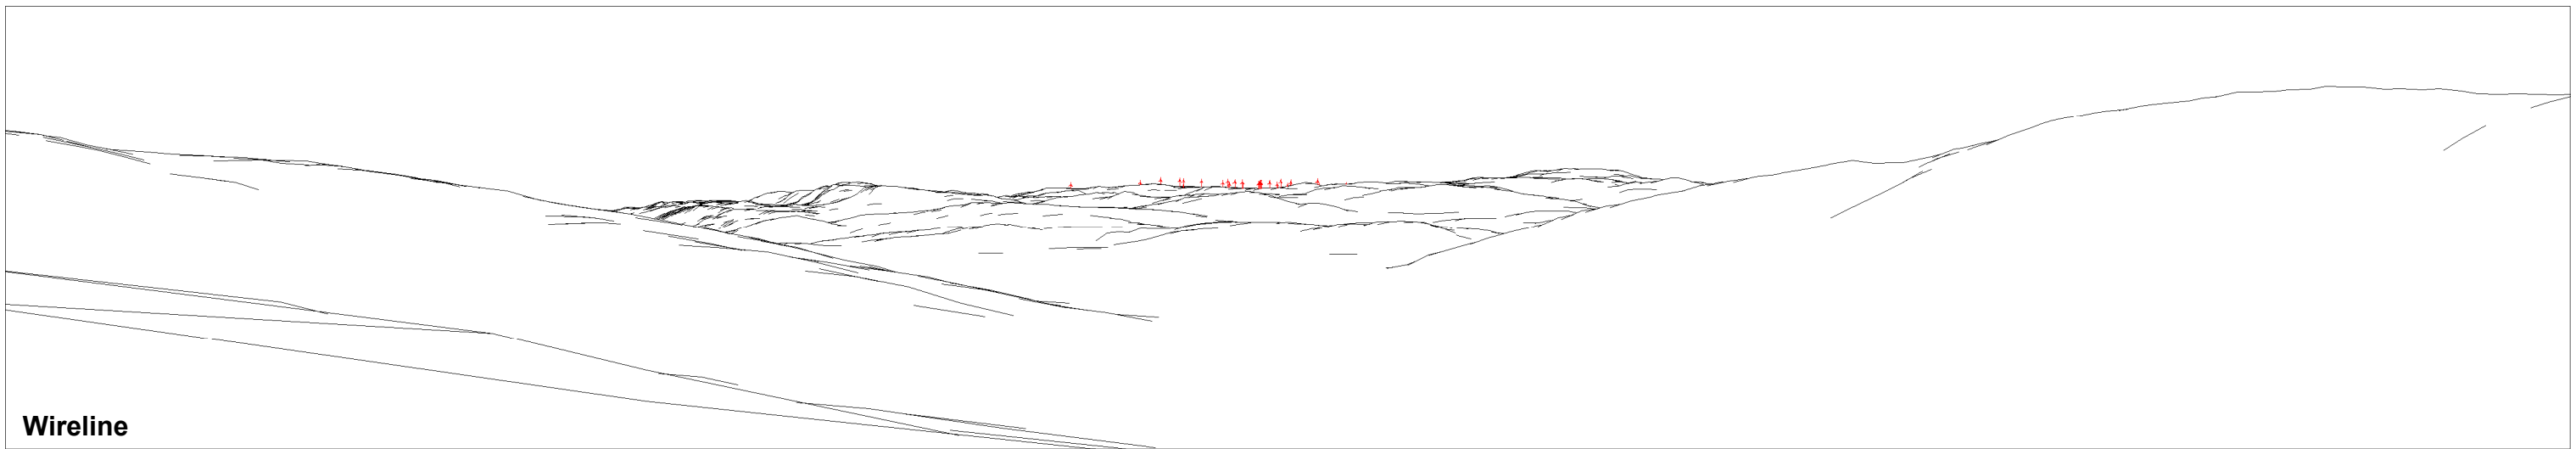

Photo

Wireline

Photomontage

E : 215750 N : 708500  
Viewpoint Height : 106m  
Azimuth : 270°  
Horizontal Field of View : 86°  
Viewing Distance at A3 : 26.7cm

# An Suidhe Windfarm

Viewpoint 13 - A815/B839 Junction

Revised Layout - 18th May 2007