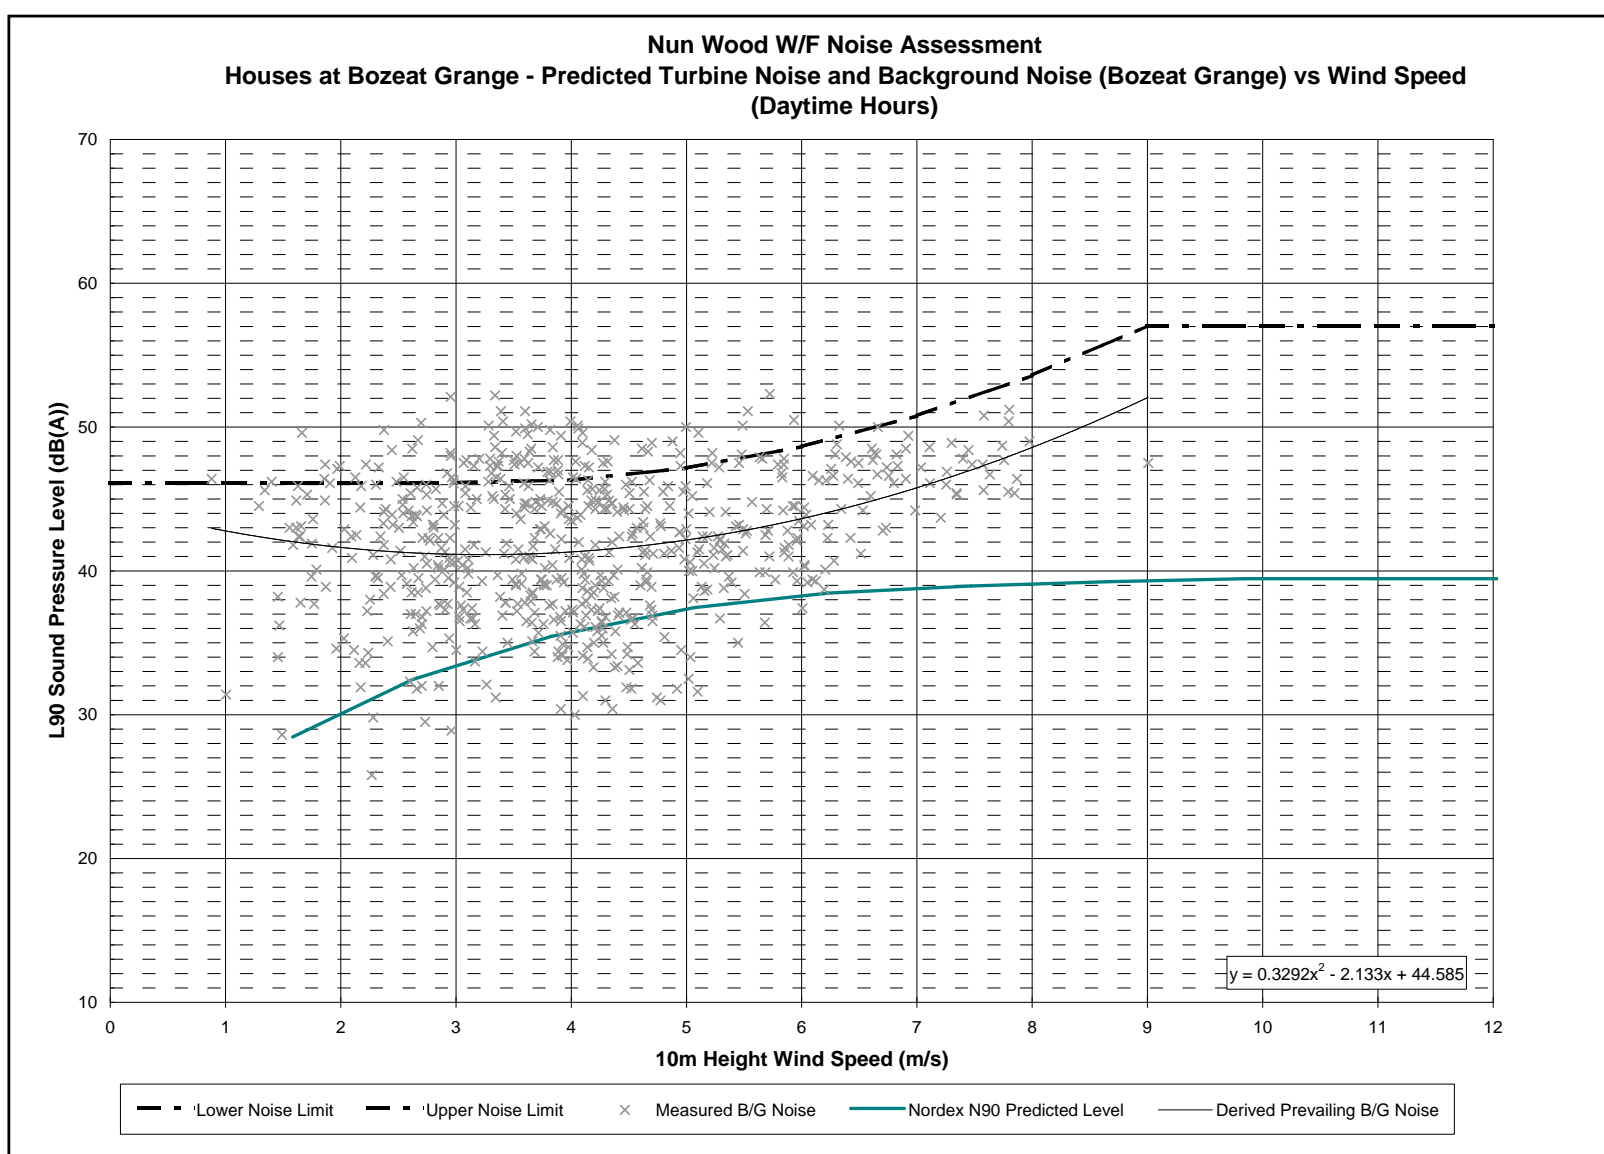

Figure 8.31

Figure 8.32

Sheet Size: A3

Title:
White House Farm

Figure 8.33

Figure 8.34

Sheet Size: A3

Title:
Houses at Bozeat Grange
Entrance