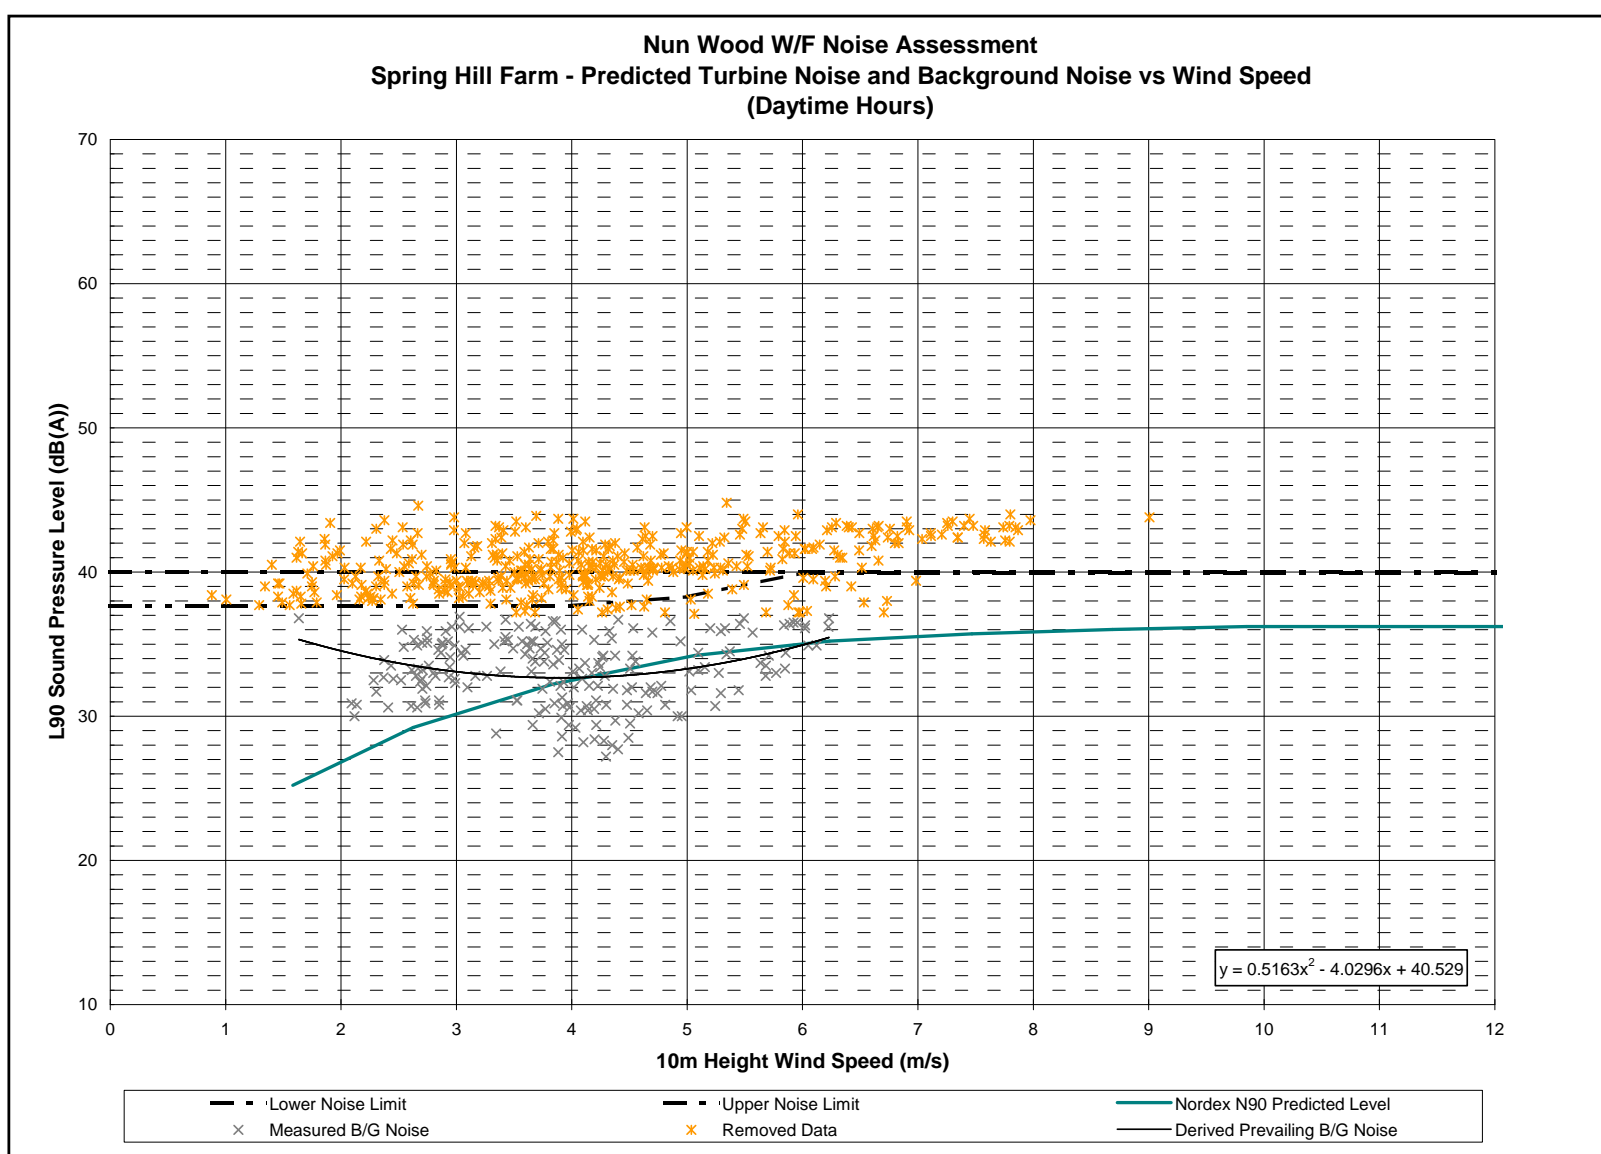

Figure 8.19

Figure 8.20

Sheet Size: A3

Title:
Spring Hill Farm

Figure 8.21

Figure 8.22

Sheet Size: A3

Title:
Bozeat -
Nearest Houses to
Wind Farm