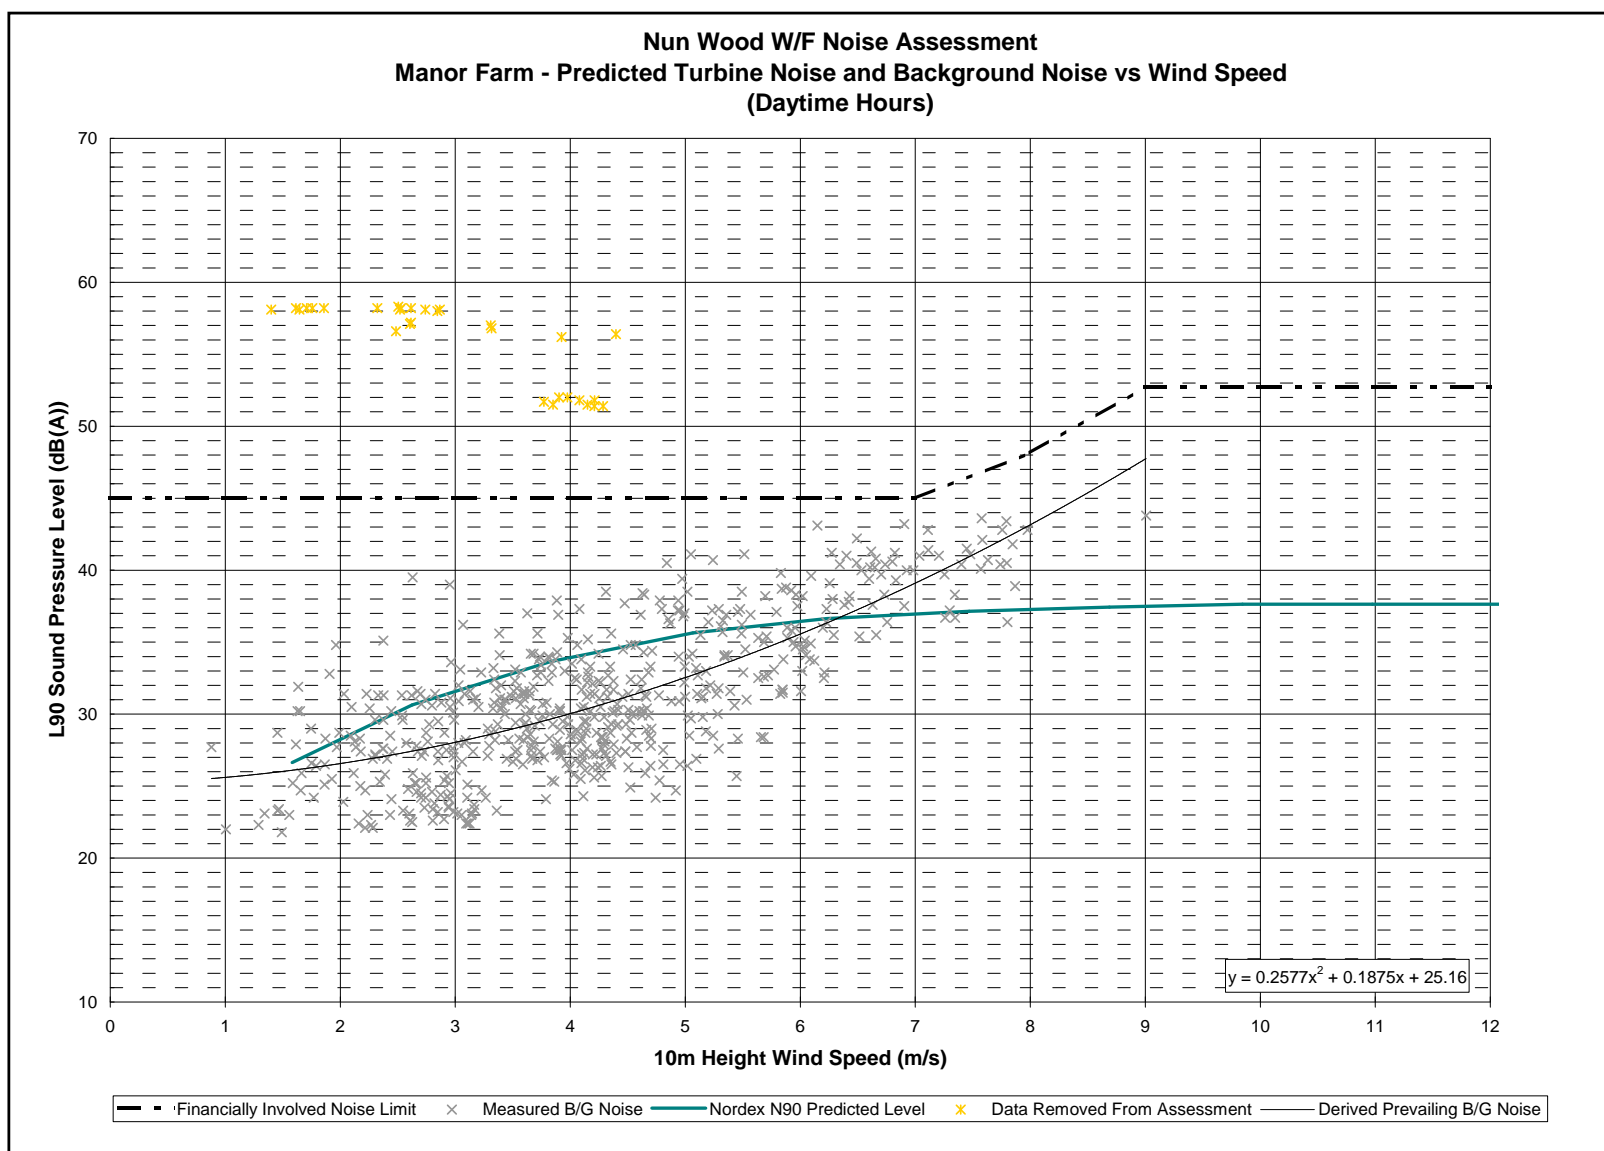

Figure 8.15

Figure 8.16

Sheet Size: A3

Title:
Lower Farm

Figure 8.17

Figure 8.18

Sheet Size: A3

Title:
Manor Farm

Figure 8.19

Figure 8.20

Sheet Size: A3

Title:
Spring Hill Farm

Figure 8.21

Figure 8.22

Sheet Size: A3

Title:
Bozeat -
Nearest Houses to
Wind Farm