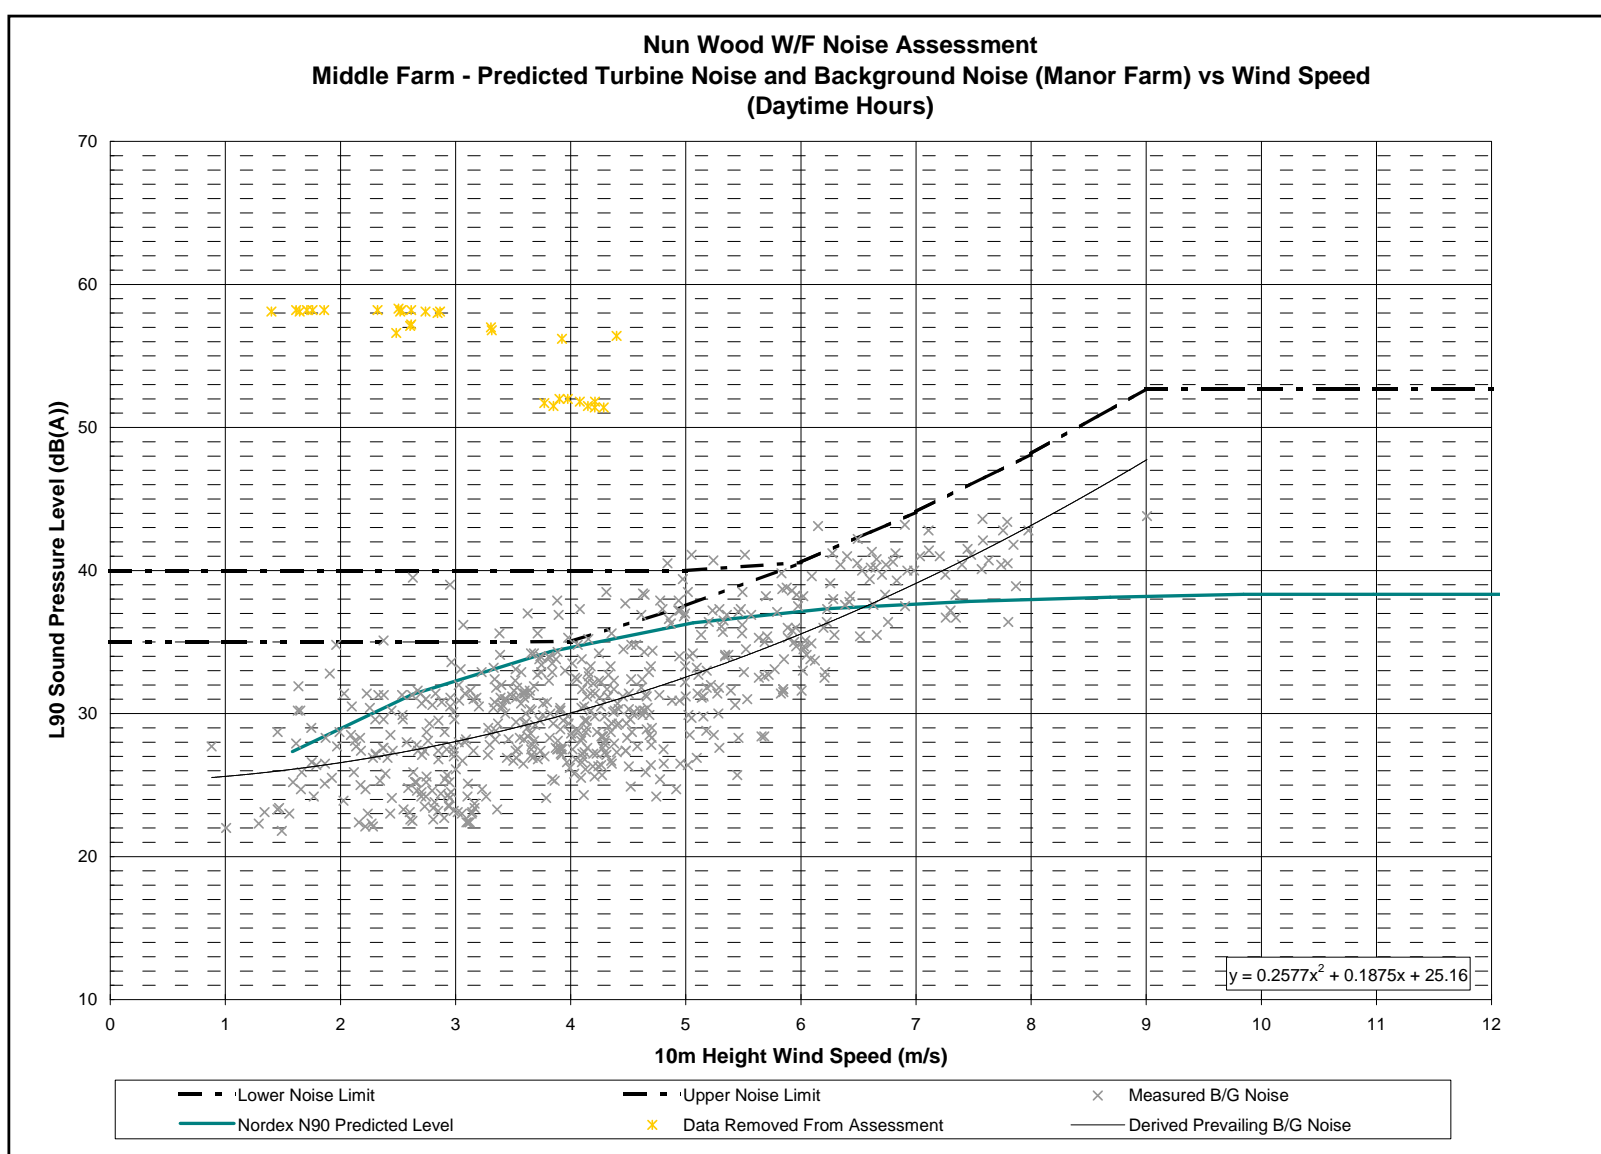

Figure 8.27

Figure 8.28

Sheet Size: A3

Title:
Park Farm

Figure 8.29

Figure 8.30

Sheet Size: A3

Title:
Middle Farm

Figure 8.31

Figure 8.32

Sheet Size: A3

Title:
White House Farm

Figure 8.33

Figure 8.34

Sheet Size: A3

Title:
Houses at Bozeat Grange
Entrance