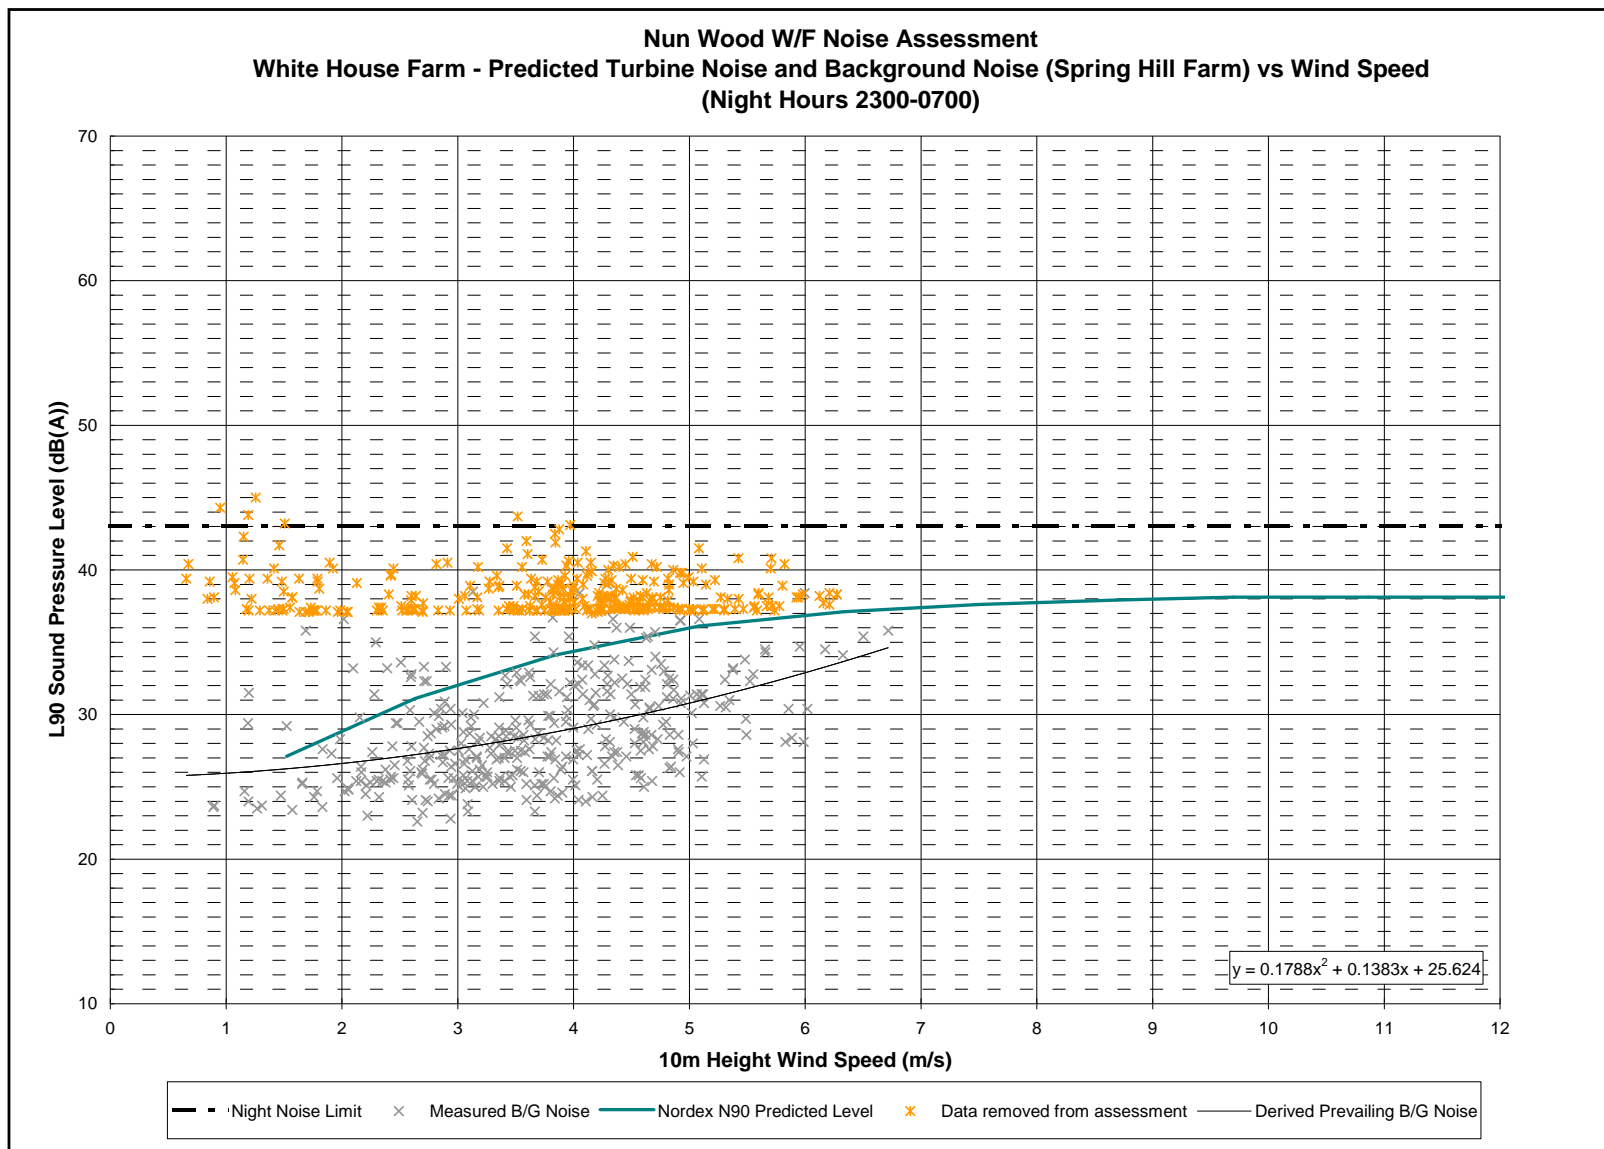

Figure 8.31

Figure 8.32

Sheet Size: A3

Title:
White House Farm

Figure 8.33

Figure 8.34

Sheet Size: A3

Title:
Houses at Bozeat Grange
Entrance