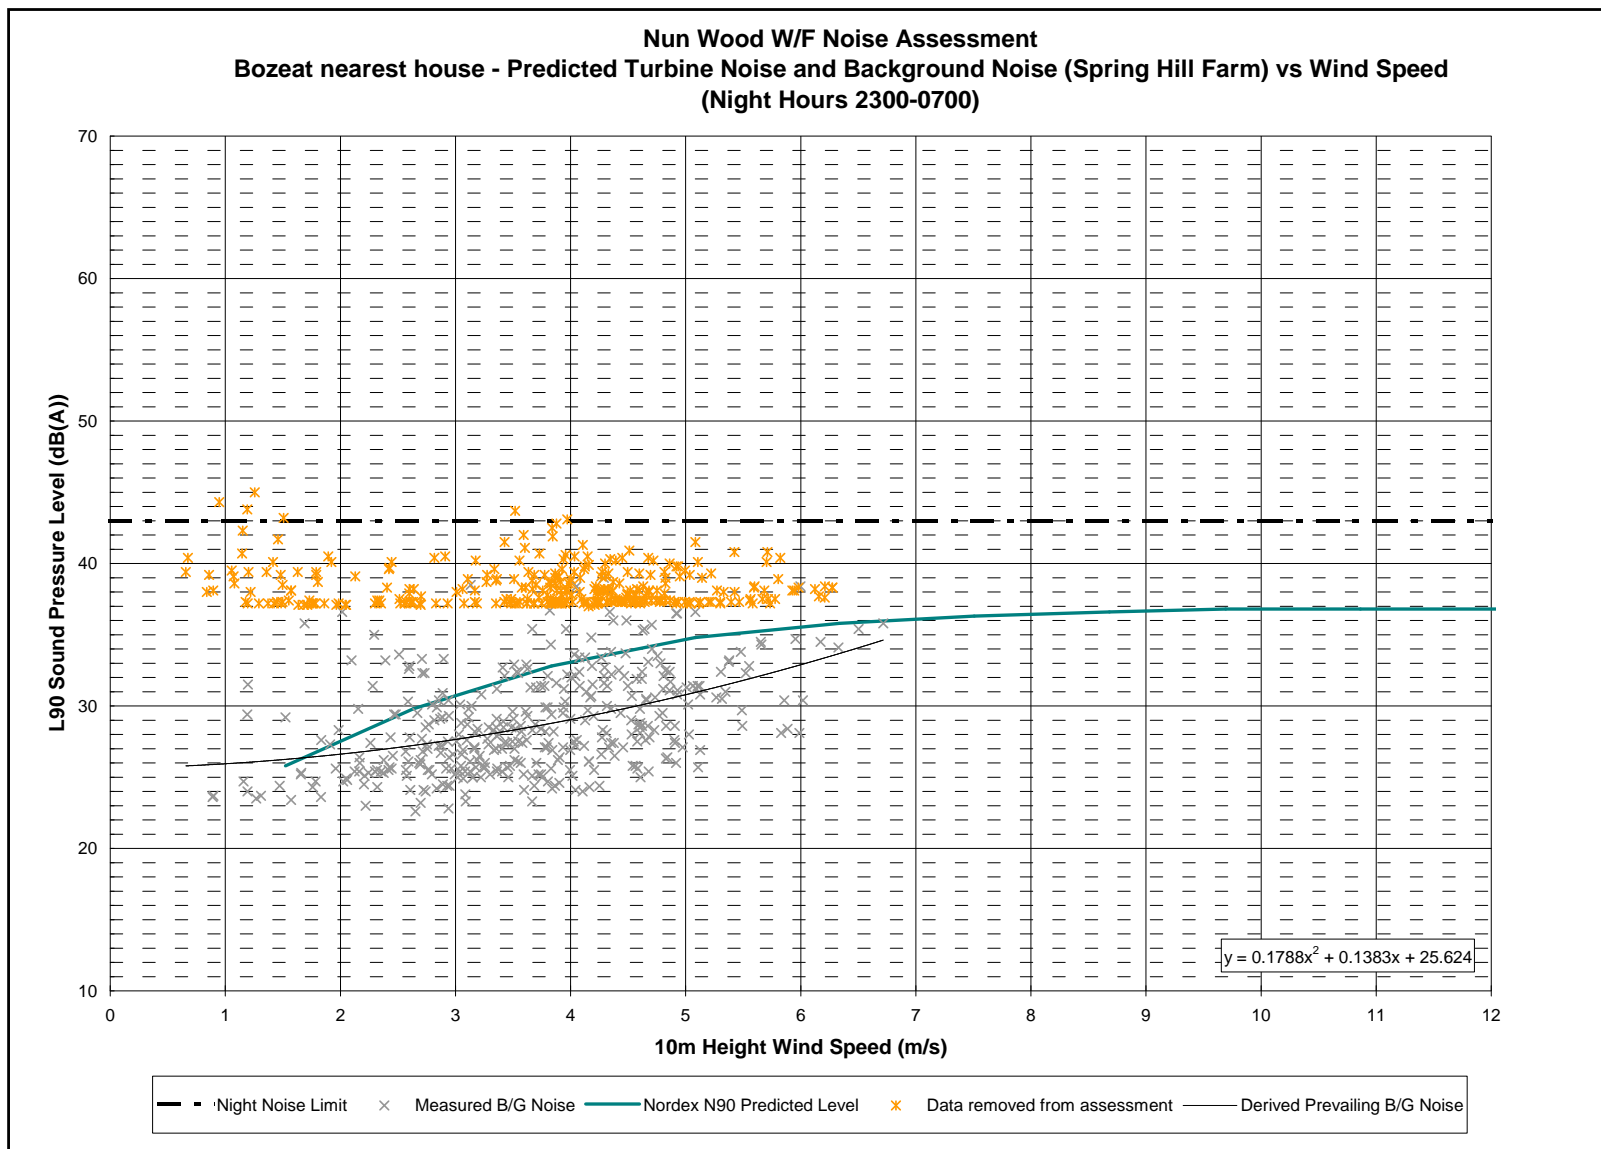

Figure 8.19

Figure 8.20

Sheet Size: A3

Title:
Spring Hill Farm

Figure 8.21

Figure 8.22

Sheet Size: A3

Title:
Bozeat -
Nearest Houses to
Wind Farm