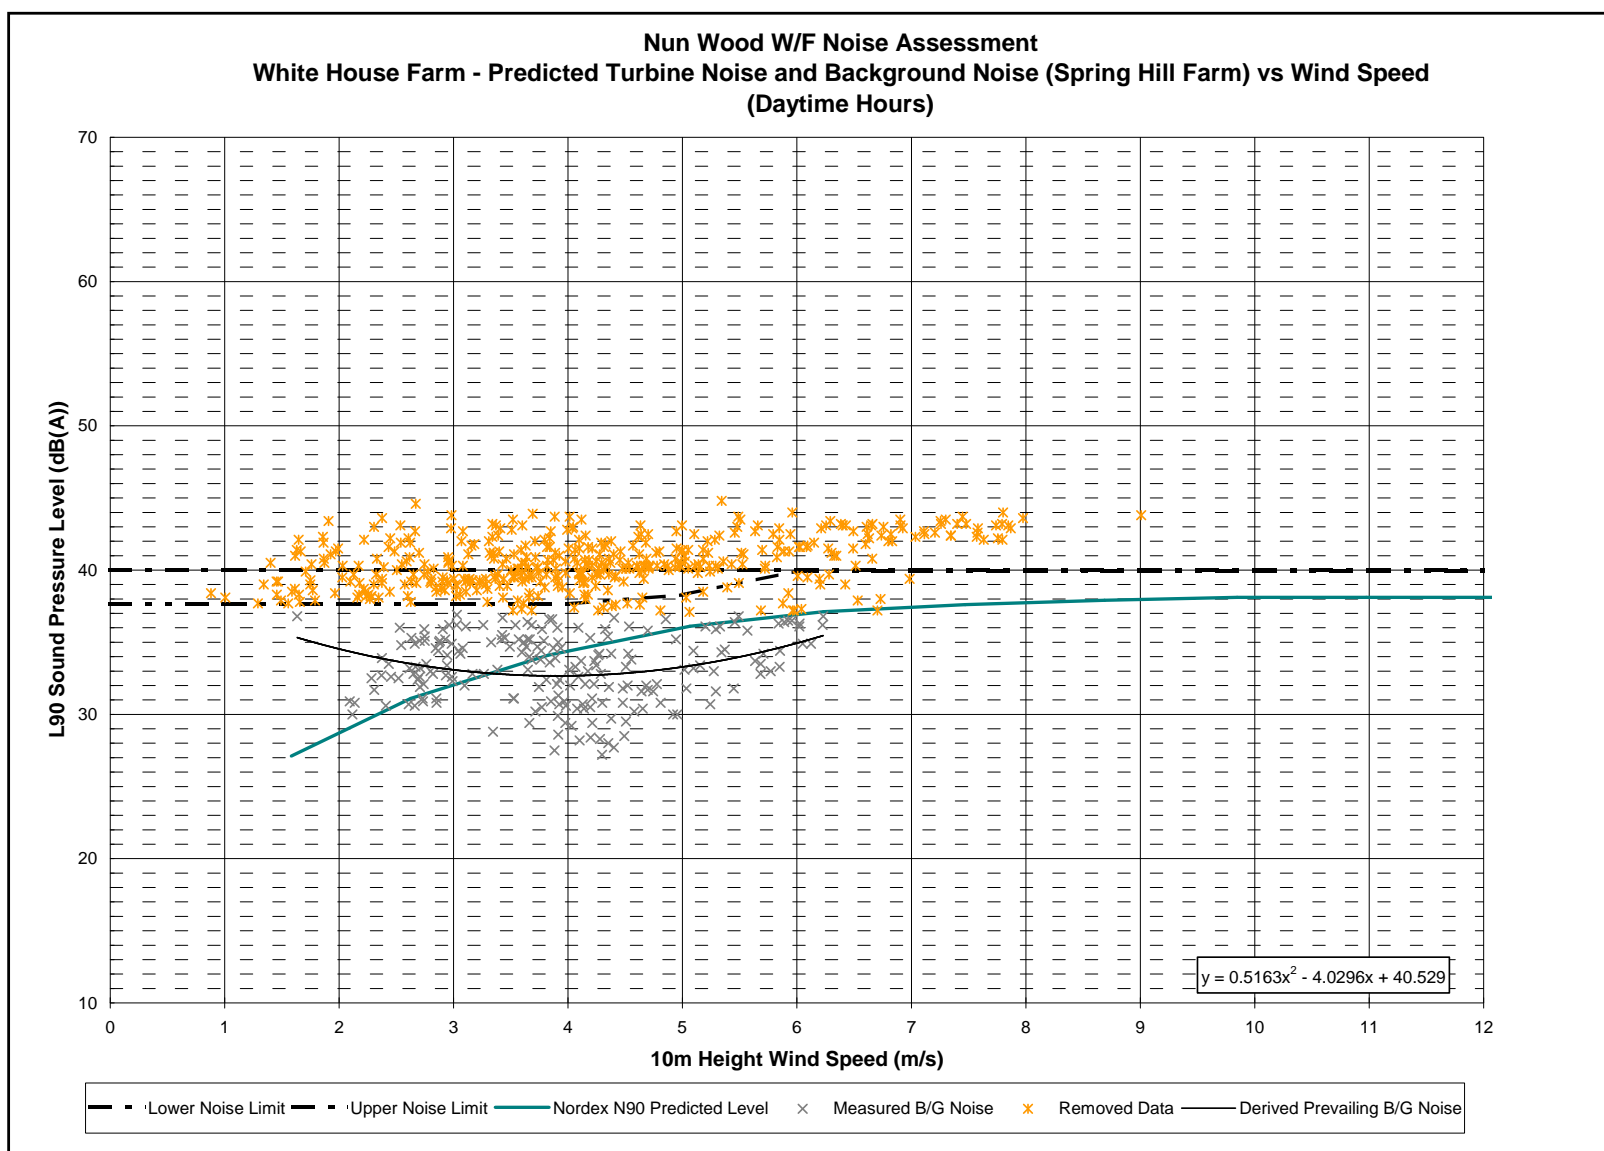

Figure 8.31

Figure 8.32

Sheet Size: A3

Title:
White House Farm

Figure 8.33

Figure 8.34

Sheet Size: A3

Title:
Houses at Bozeat Grange
Entrance