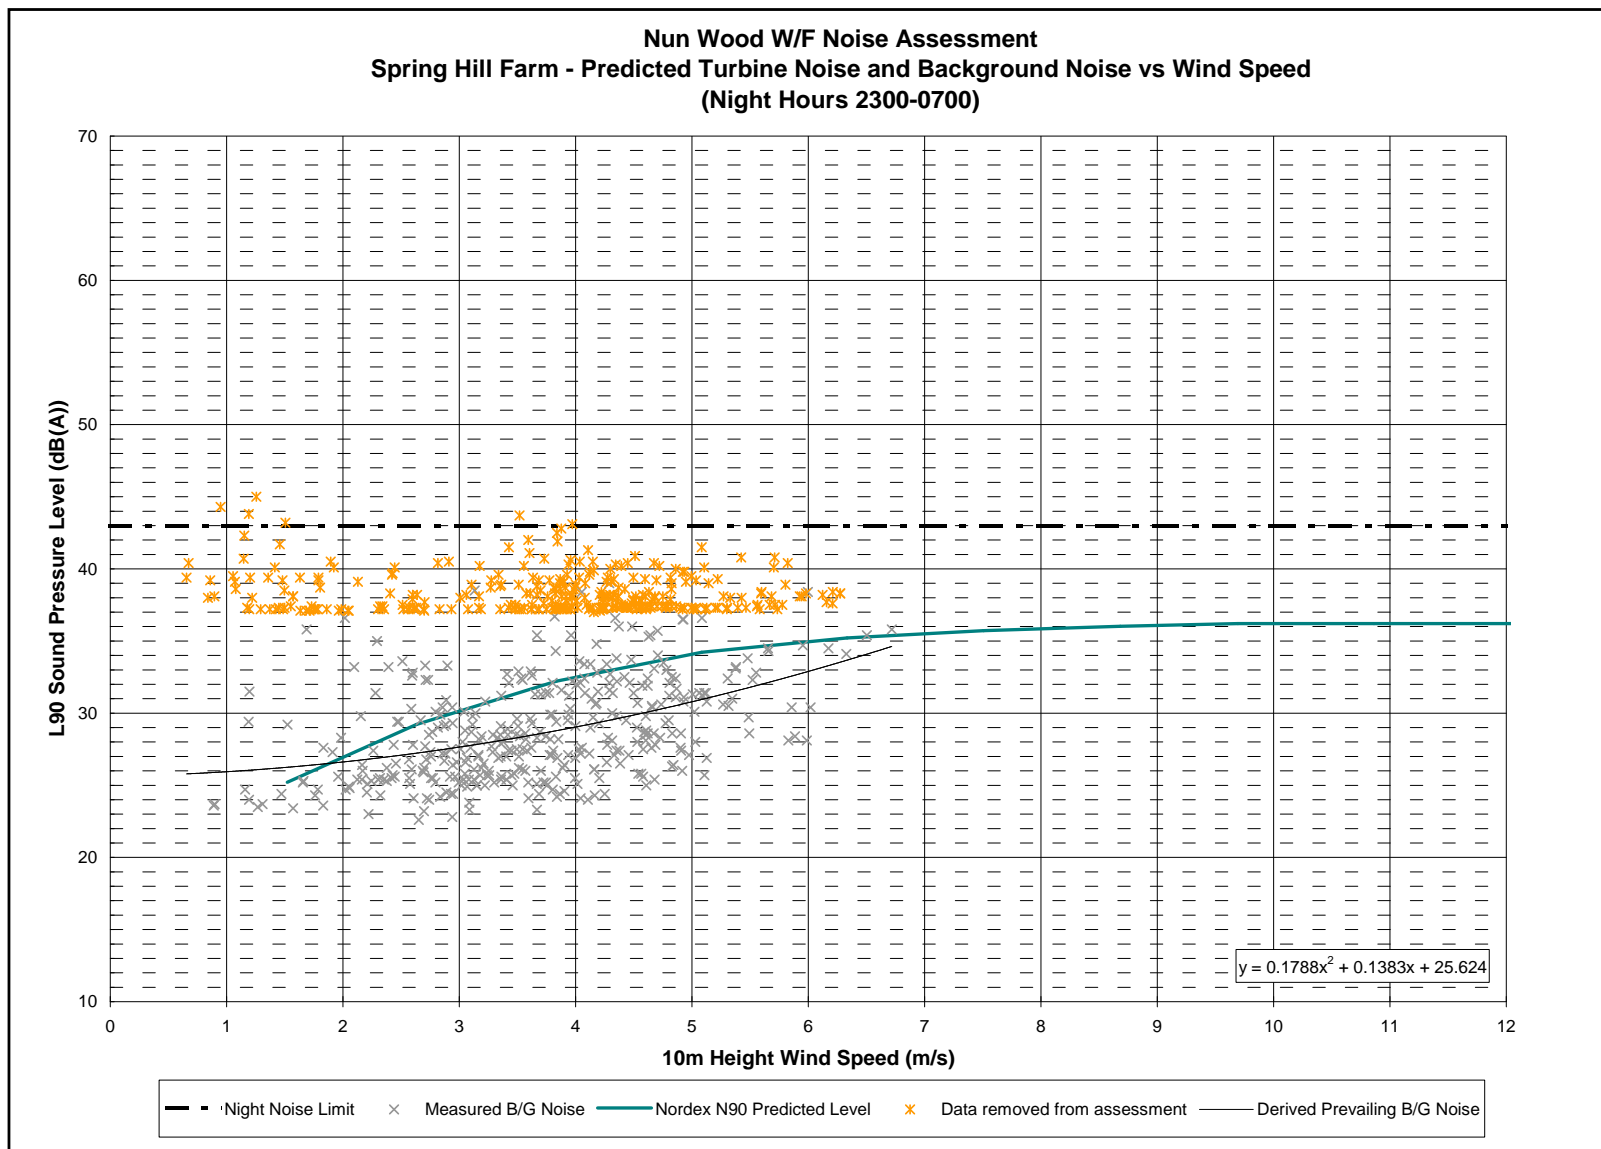

Figure 8.19

Figure 8.20

Sheet Size: A3

Title:
Spring Hill Farm

Figure 8.21

Figure 8.22

Sheet Size: A3

Title:
Bozeat -
Nearest Houses to
Wind Farm