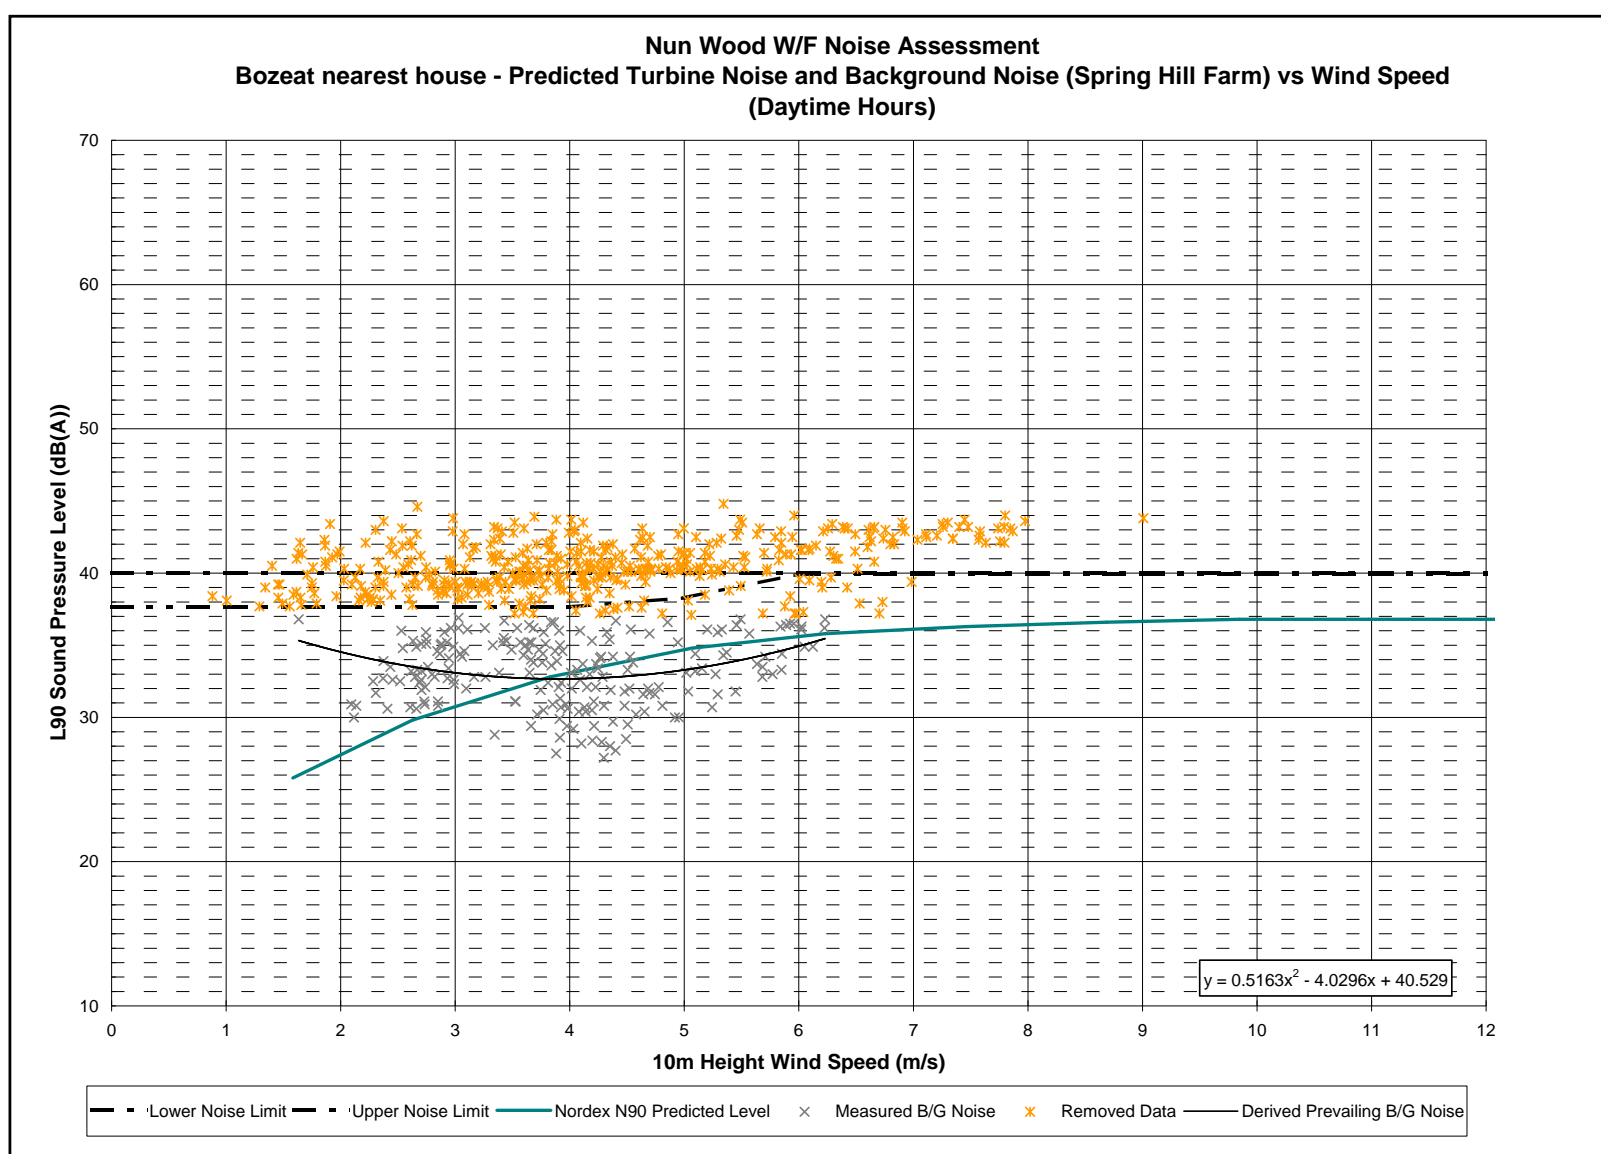

Figure 8.19

Figure 8.20

Sheet Size: A3

Title:
Spring Hill Farm

Figure 8.21

Figure 8.22

Sheet Size: A3

Title:
Bozeat -
Nearest Houses to
Wind Farm