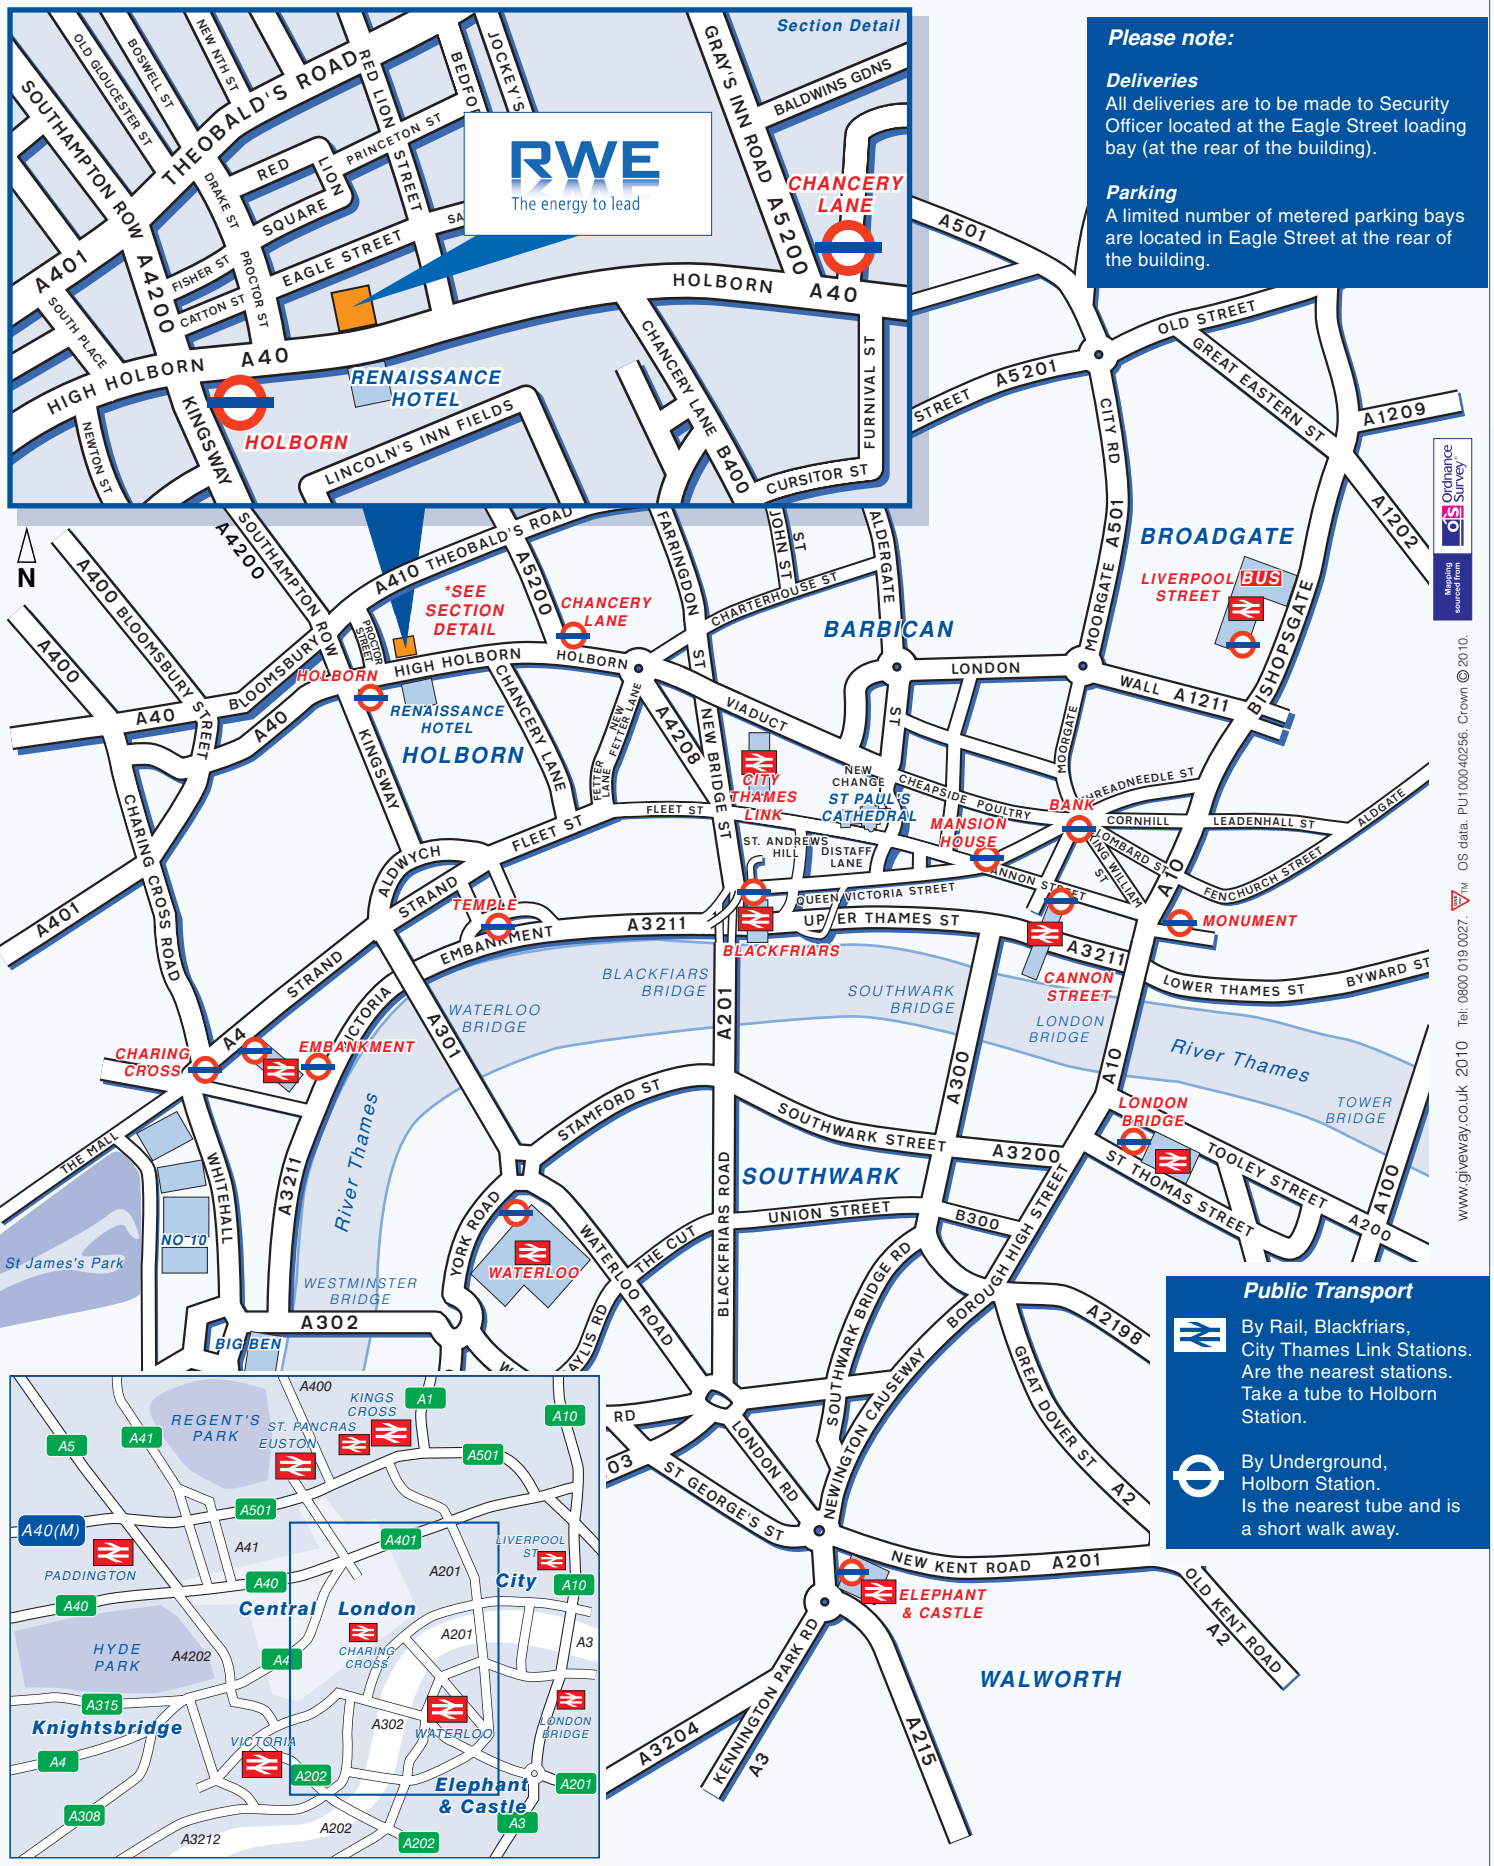

RWE Dea UK, 4th Floor, 90 High Holborn, London WC1V 6LJ

Tel: +44 (0)20 3116 0200 Fax: +44 (0)20 3116 0205

Please note:

Deliveries
All deliveries are to be made to Security Officer located at the Eagle Street loading bay (at the rear of the building).

Parking
A limited number of metered parking bays are located in Eagle Street at the rear of the building.

Public Transport

By Rail, Blackfriars, City Thames Link Stations. Are the nearest stations. Take a tube to Holborn Station.

By Underground, Holborn Station. Is the nearest tube and is a short walk away.

Ordnance Survey

www.giveway.co.uk 2010 Tel: 0800 019 0027 OS data: PU100040256. Crown © 2010.