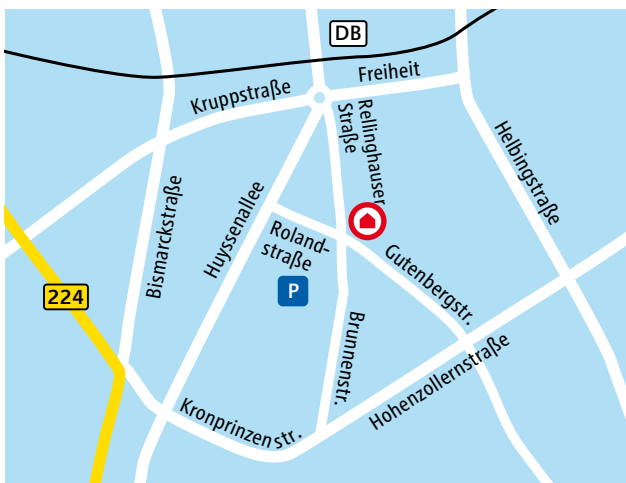

VORWEG GEHEN

RWE AG, OPERNPLATZ 1, 45128 ESSEN

GPS coordinates

51,447679°N
7,014157°E

 Rolandstraße

How to find us ...

... by car from Dortmund (A40):

Leave the A40 at exit 23 for Essen-Zentrum and keep left. At Bismarckstraße intersection, take a U-turn to the left and go straight ahead across the Freiheit/Huyssenallee intersection (roundabout). Turn right onto Rellinghauser Straße and continue for approx. 100 metres.

... by car from Duisburg/Mülheim (A40):

Leave the A40 at exit 23 for Essen-Zentrum and turn left at the traffic lights onto Kruppstraße. Go straight ahead and cross Bismarckstraße and then Freiheit/Huyssenallee (roundabout). Turn right onto Rellinghauser Straße and continue for approx. 100 metres.

... by car from Düsseldorf (A52):

Leave the A52 at exit 29 for Essen-Süd and go straight ahead onto Richard-Wagner-Straße. Follow this road for approx. 800 metres as far as Helbing-/Kronprinzenstraße intersection. At this intersection turn left and at the next traffic lights turn right onto Gutenbergstraße. Continue for about 200 metres.

... by bus and train:

Take the train to Essen central station. Leave the station through the south exit, crossing Freiheit intersection. Keep walking for about 5 minutes.

Timetables on the Internet:

www.bahn.de | www.vrsinfo.de | www.vrr.de