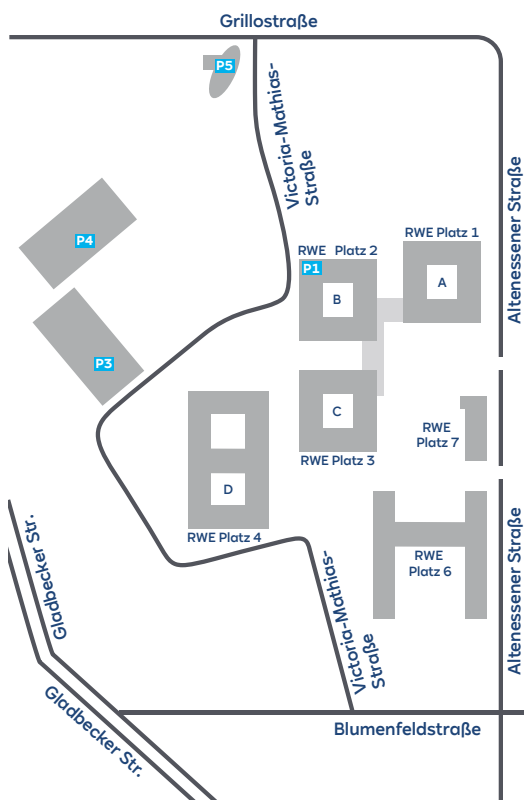

Close-up view

RWE Campus

RWE Platz 1-7

45141 Essen

T +49 201 5179-0